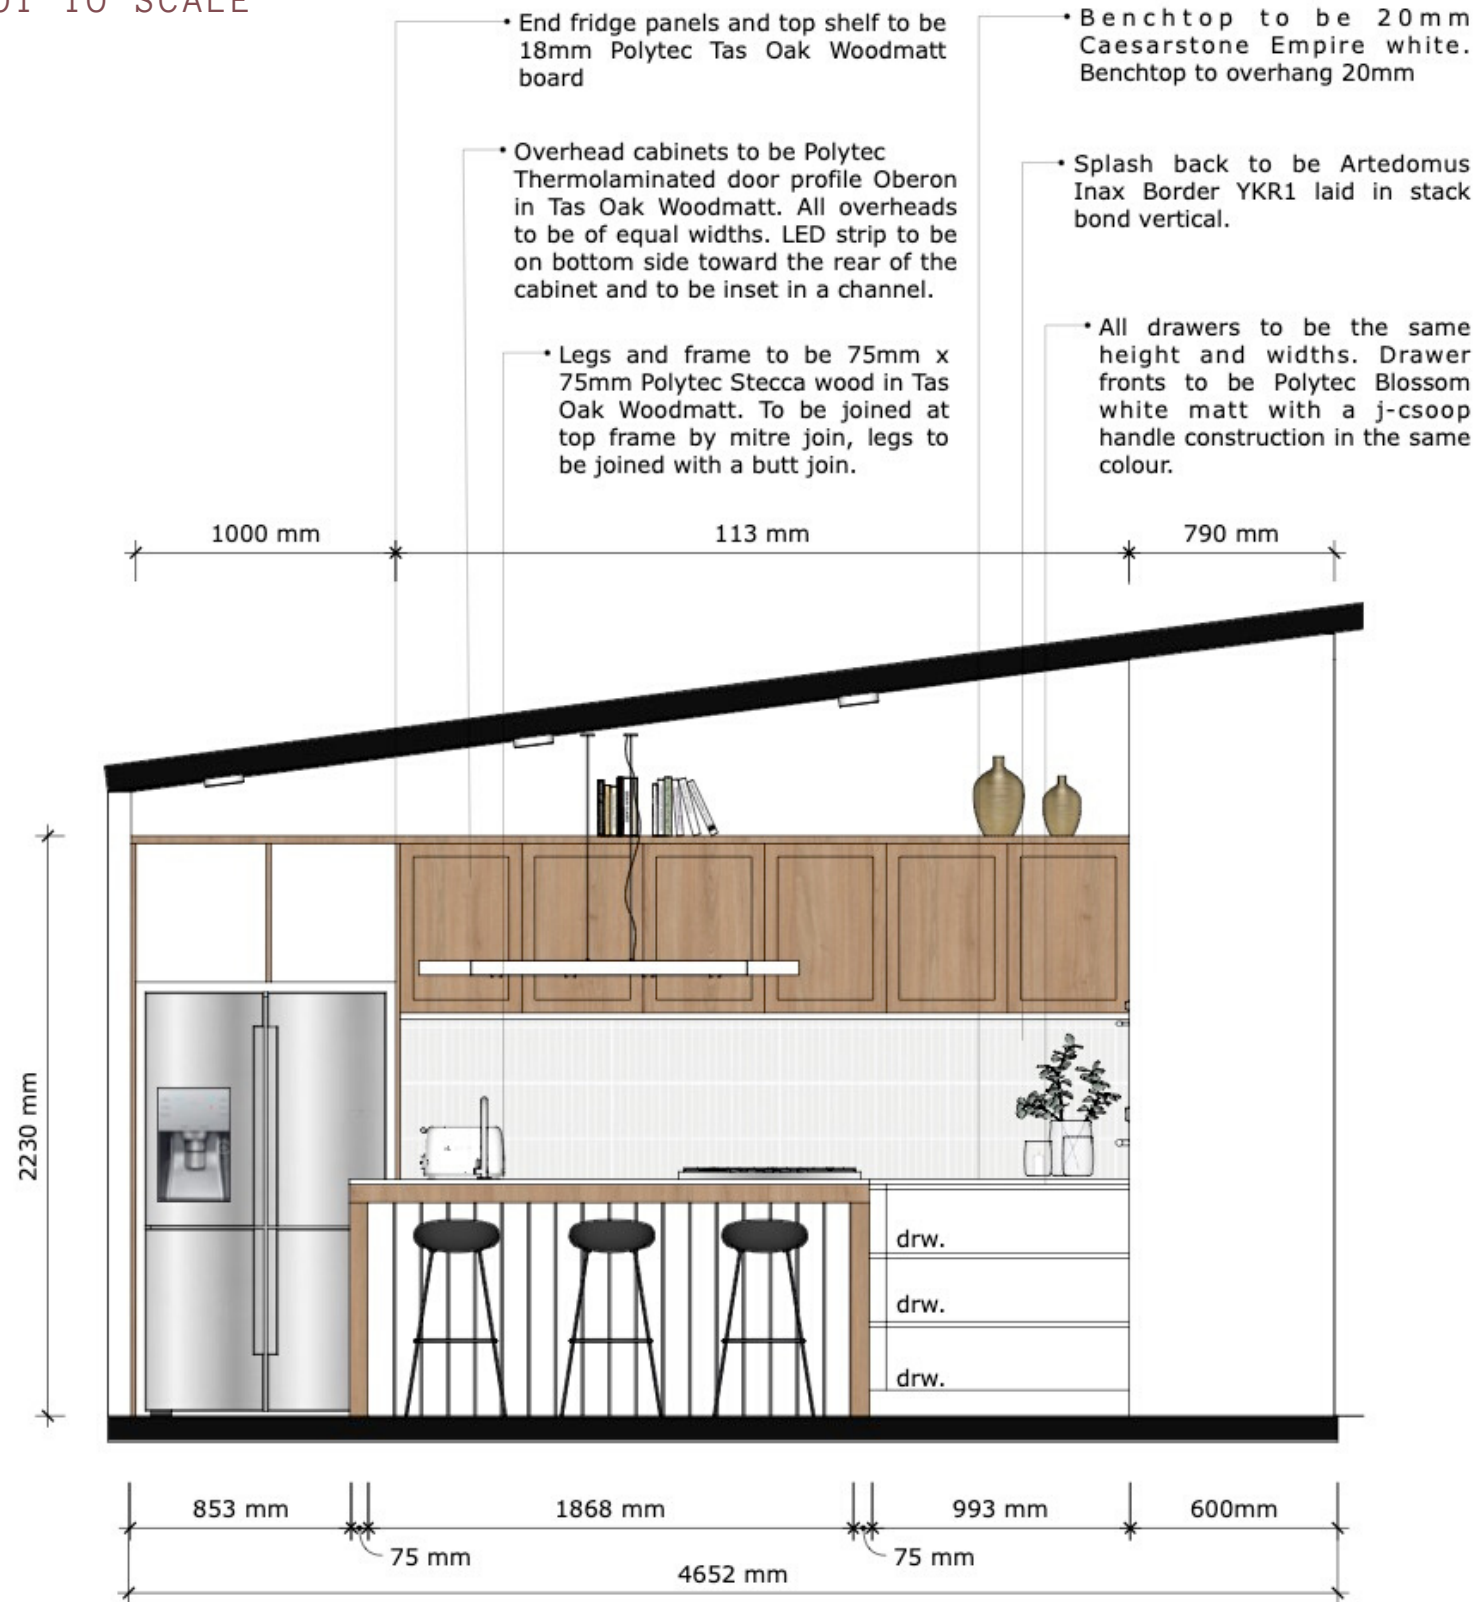

E-DESIGN

scandi kitchen

EXAMPLE

NOT TO SCALE

NOT TO SCALE

Category	Colour Image	Colour	Finish	Range	Technical Description	Door Image	thickness
Joinery		Blossom White	Matt	polytec THERMOLAMINATED door colours	polytec Thermolaminated doors & panels, made-to-order		18mm
Joinery		Tasmanian Oak	Wood matt	polytec THERMOLAMINATED door colours	polytec Thermolaminated doors & panels, made-to-order		18mm
Joinery		Blossom White	Matt	polytec MELAMINE doors & panels	polytec prefinished 16mm Melamine decorative board, E0 MR MDF, A-Level Greentag Certified	n/a	n/a
Benchtop		Empira White	Semi Gloss	Supernatural Ultra	20mm thick Empira White slab on all benchtops with 20mm overhang		20mm
tapware		Brushed Nickle	Brushed	ABI Interiors - Elysian Commercial pull out kitchen mixer - stainless	https://www.abiinteriors.com.au/shop/commercial-tapware/commercial-shower-mixers/elysian-commercial-pull-out-kitchen-mixer-stainless/	n/a	n/a