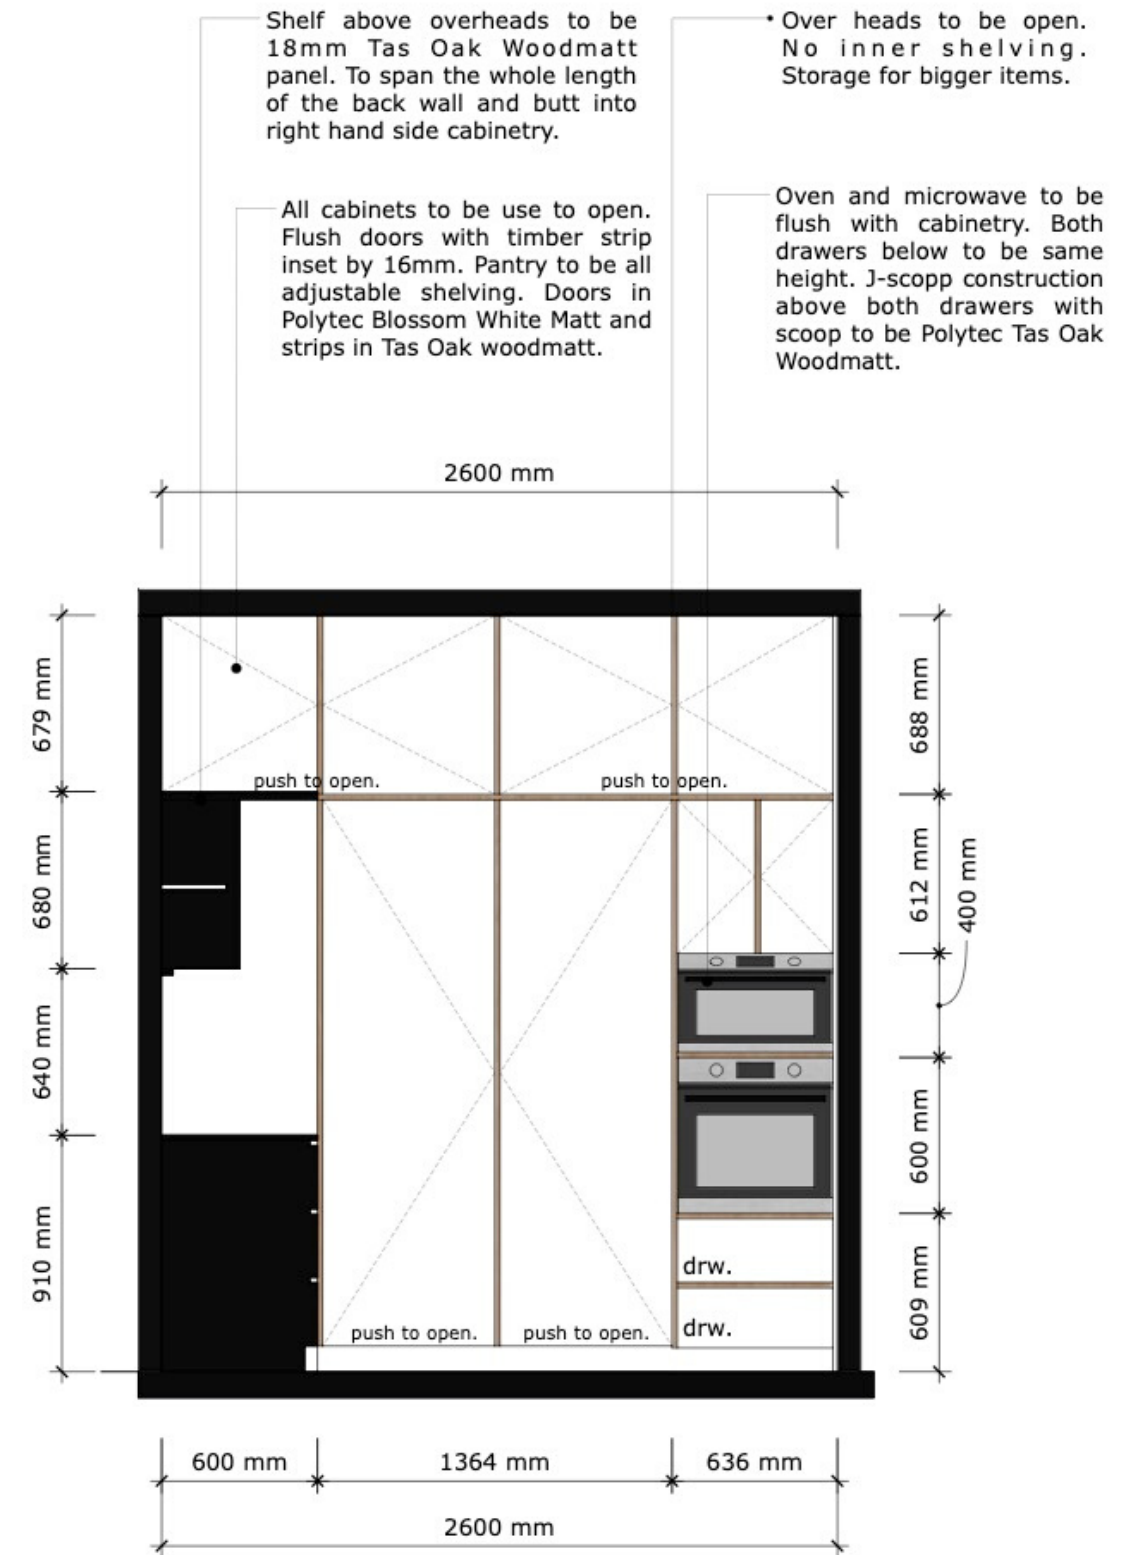

E-DESIGN

scandi kitchen

EXAMPLE

NOT TO SCALE

NOT TO SCALE

Category	Colour Image	Colour	Finish	Range	Technical Description	Door Image	thickness
Joinery		Blossom White	Matt	polytec THERMOLAMINATED door colours	polytec Thermolaminated doors & panels, made-to-order		18mm
Joinery		Tasmanian Oak	Wood matt	polytec THERMOLAMINATED door colours	polytec Thermolaminated doors & panels, made-to-order		18mm
Joinery		Blossom White	Matt	polytec MELAMINE doors & panels	polytec prefinished 16mm Melamine decorative board, E0 MR MDF, A-Level Greentag Certified	n/a	n/a
Benchtop		Empira White	Semi Gloss	Supernatural Ultra	20mm thick Empira White slab on all benchtops with 20mm overhang		20mm
tapware		Brushed Nickle	Brushed	ABI Interiors - Elysian Commercial pull out kitchen mixer - stainless	https://www.abiinteriors.com.au/shop/commercial-tapware/commercial-shower-mixers/elysian-commercial-pull-out-kitchen-mixer-stainless/	n/a	n/a