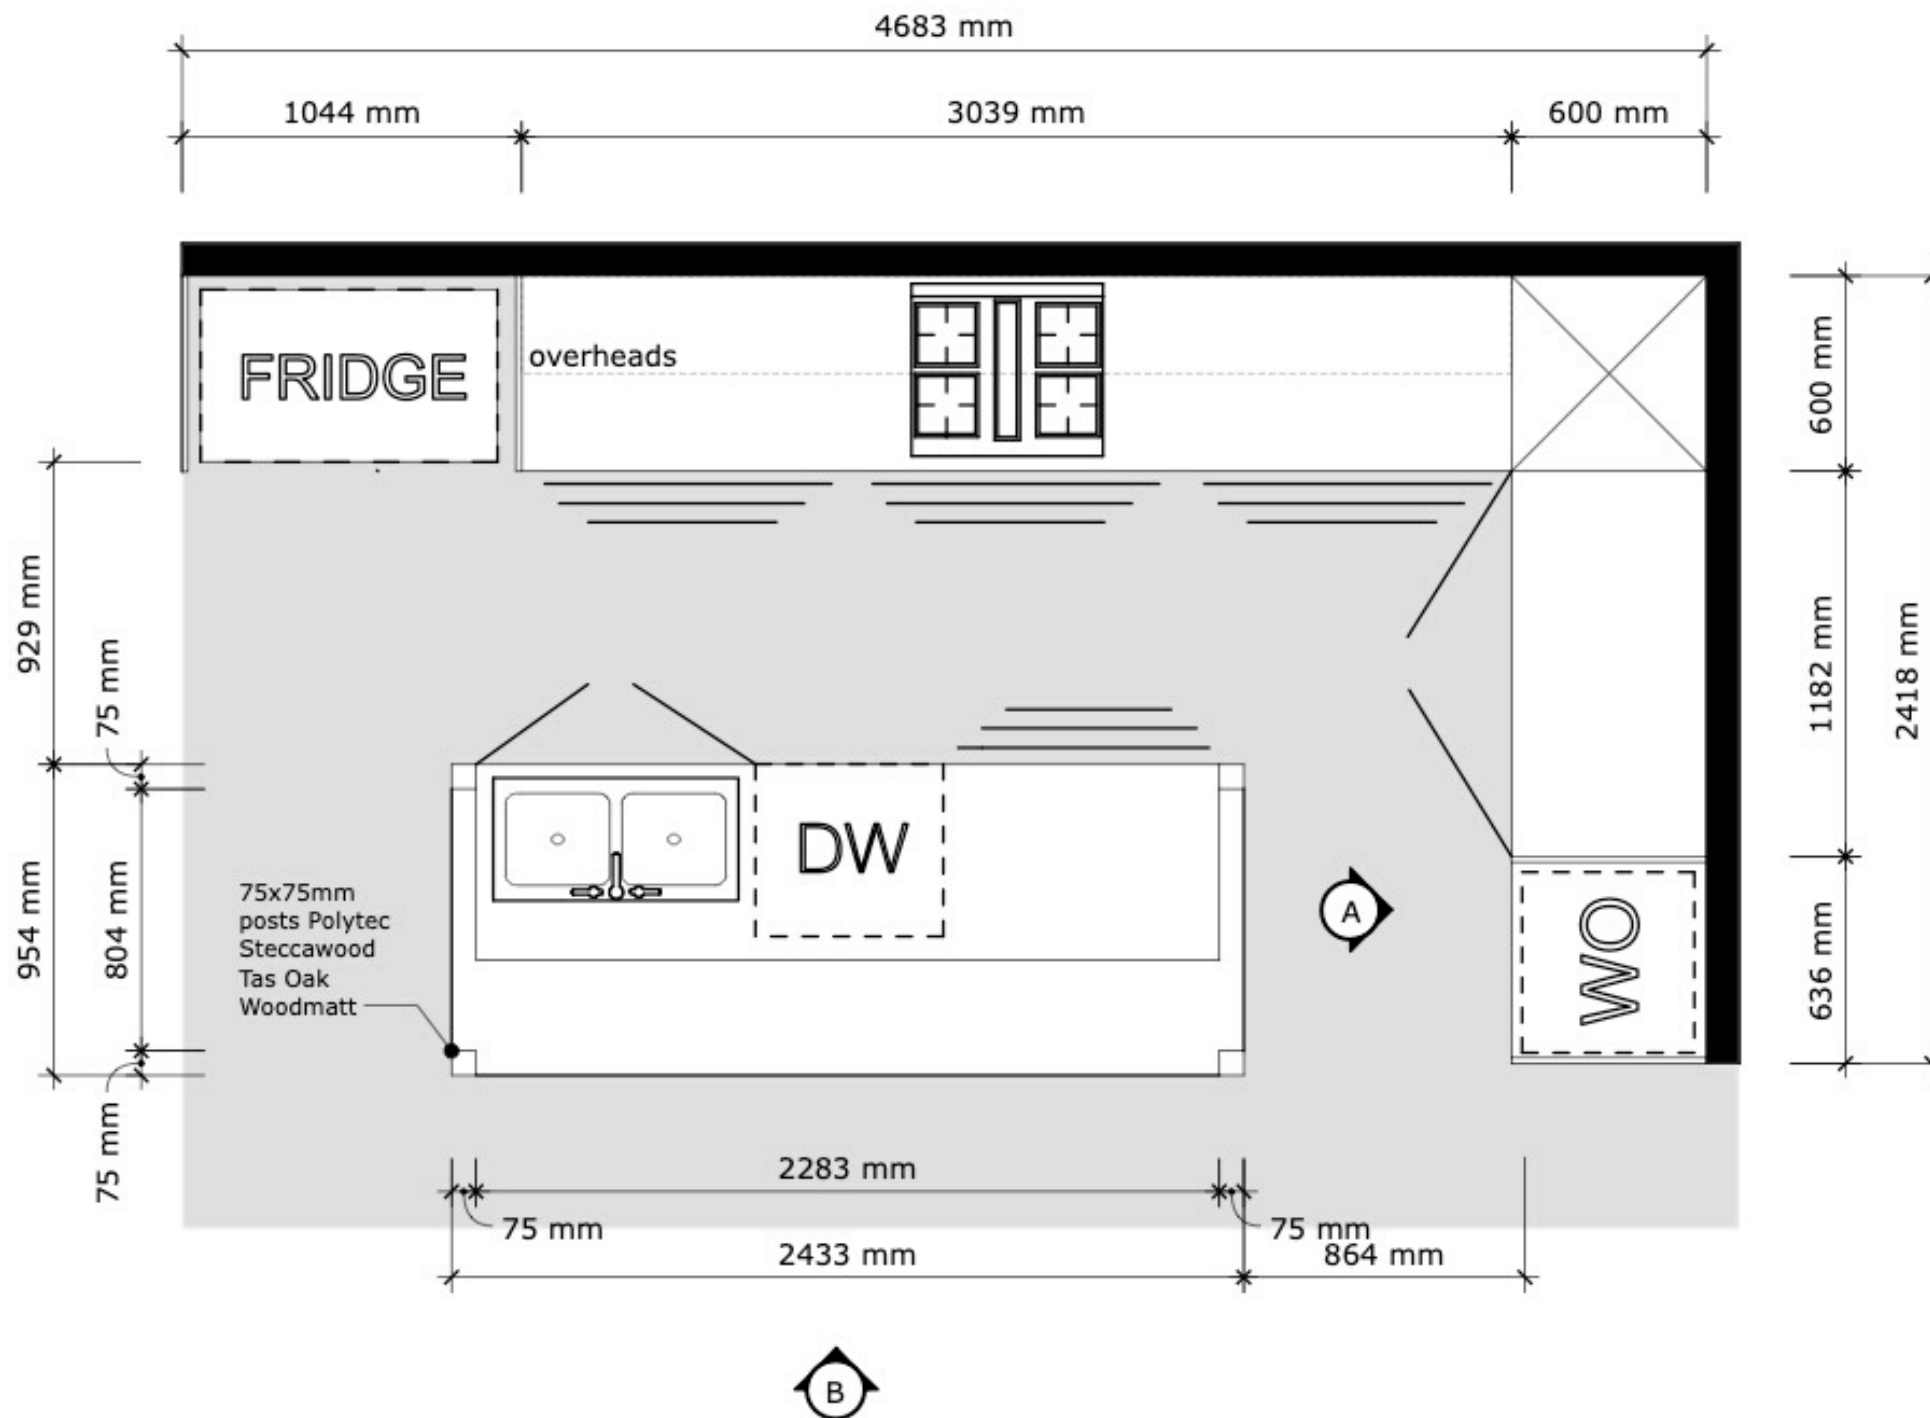

E-DESIGN

scandi kitchen

EXAMPLE

NOT TO SCALE

NOT TO SCALE

Category	Colour Image	Colour	Finish	Range	Technical Description	Door Image	thickness
Joinery		Blossom White	Matt	polytec THERMOLAMINATED door colours	polytec Thermolaminated doors & panels, made-to-order		18mm
Joinery		Tasmanian Oak	Wood matt	polytec THERMOLAMINATED door colours	polytec Thermolaminated doors & panels, made-to-order		18mm
Joinery		Blossom White	Matt	polytec MELAMINE doors & panels	polytec prefinished 16mm Melamine decorative board, E0 MR MDF, A-Level Greentag Certified	n/a	n/a
Benchtop		Empira White	Semi Gloss	Supernatural Ultra	20mm thick Empira White slab on all benchtops with 20mm overhang		20mm
tapware		Brushed Nickle	Brushed	ABI Interiors - Elysian Commercial pull out kitchen mixer - stainless	https://www.abiinteriors.com.au/shop/commercial-tapware/commercial-shower-mixers/elysian-commercial-pull-out-kitchen-mixer-stainless/	n/a	n/a